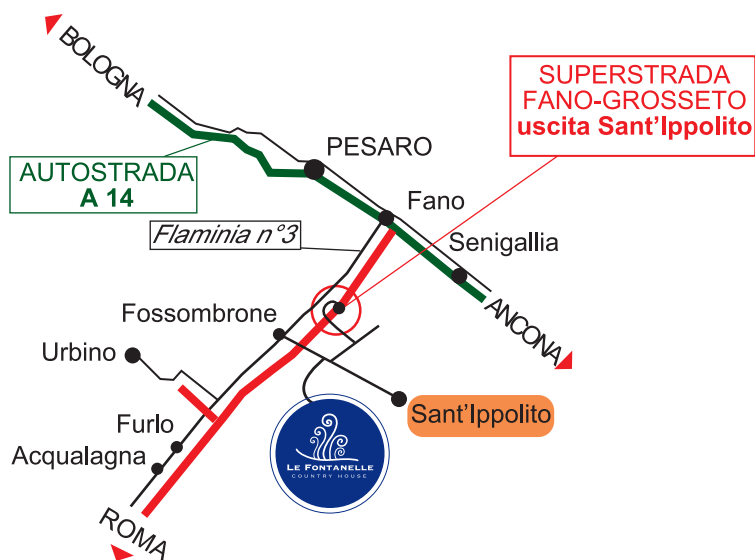

**LE FONTANELLE**  
COUNTRY HOUSE

how you can reach us

Marche - Italia

Drive on the A14 BOLOGNA-TARANTO Highway, take the exit Fano and follow direction ROME. You will be on the FANO-GROSSETO Freeway.

Take the exit Sant'Ippolito and go on for about 2km to the centre of the village.

Take the Fontanelle Road, right in front of the stop signal, and stop at the first house on the right hand side: this is the Fontanelle Country House.

Via Fontanelle, 11 - Sant'Ippolito (PU) - Tel 0721 728625 - 0721 52246 - Cell. 338 2750330 - 348 3502139