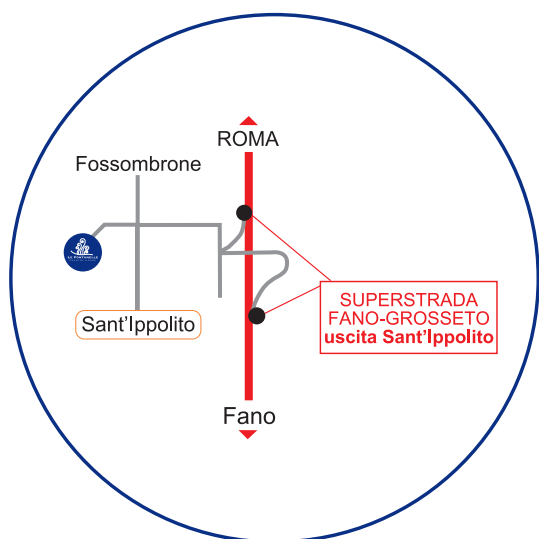

**LE FONTANELLE**  
COUNTRY HOUSE

how you can reach us

Marche - Italia

Drive on the A14 BOLOGNA-TARANTO Highway, take the exit Fano and follow direction ROME. You will be on the FANO-GROSSETO Freeway.

Take the exit Sant'Ippolito and go on for about 2km to the centre of the village.

Take the Fontanelle Road, right in front of the stop signal, and stop at the first house on the right hand side: this is the Fontanelle Country House.

Via Fontanelle, 11 - Sant'Ippolito (PU) - Tel 0721 728625 - 0721 52246 - Cell. 338 2750330 - 348 3502139